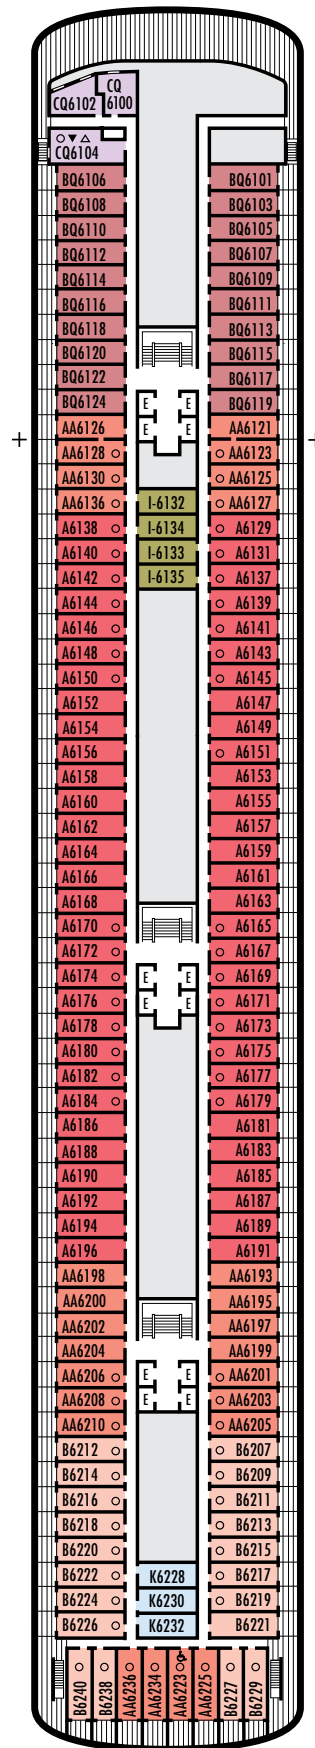

- ♿ Suites AA7061 & AA6223 and stateroom EE3437 are fully accessible, roll-in shower only
- ▼ Suites SB7041 & SB7040 are fully accessible with single side approach to the bed with bathtub & roll-in shower. Staterooms CQ6104, CA3333, CA3331, G1805 & G1804 are fully accessible with single side approach to the bed, roll-in shower only.
- ★ Staterooms HH3439, HH3428, H3399, H3394, E2709, E2704, E2702, L2696, J2555, J2554, G2500, FF1956, FF1943, G1807 & G1806 are ambulatory accessible, roll-in shower only

For more information regarding accessibility features on our ships please visit the [Accessible Cruising](#) section of our website.

VERANDAH SPA SUITES

BQ

Vista Spa Suites: 2 lower beds convertible to 1 queen-size bed, whirlpool bath & shower, sitting area, private verandah, mini-bar, refrigerator, floor-to-ceiling windows. Approximately 292 sq. ft. including verandah.

VERANDAH SUITES

A AA B

Vista Suites: 2 lower beds convertible to 1 queen-size bed, whirlpool bath & shower, sitting area, private verandah, mini-bar, refrigerator, floor-to-ceiling windows. Approximately 295–337 sq. ft. including verandah.

OCEAN-VIEW STATEROOMS

CQ

Large Ocean-view Spa: 2 lower beds convertible to 1 queen-size bed, bathtub & shower. Approximately 140–319 sq. ft.

INTERIOR STATEROOMS

I K

Large: 2 lower beds convertible to 1 queen-size bed, shower. Approximately 182–293 sq. ft.

Verandah Deck