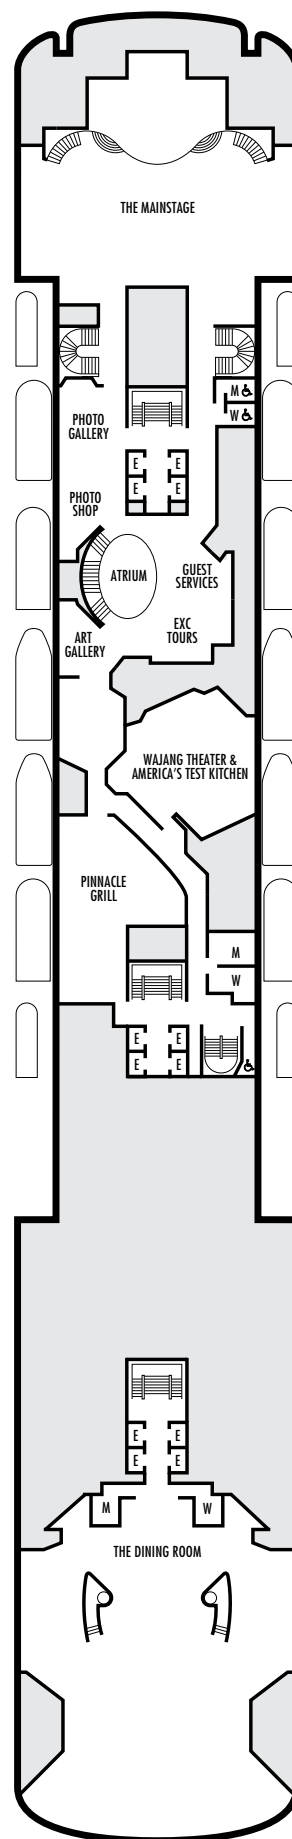

DECK 4—PROMENADE DECK